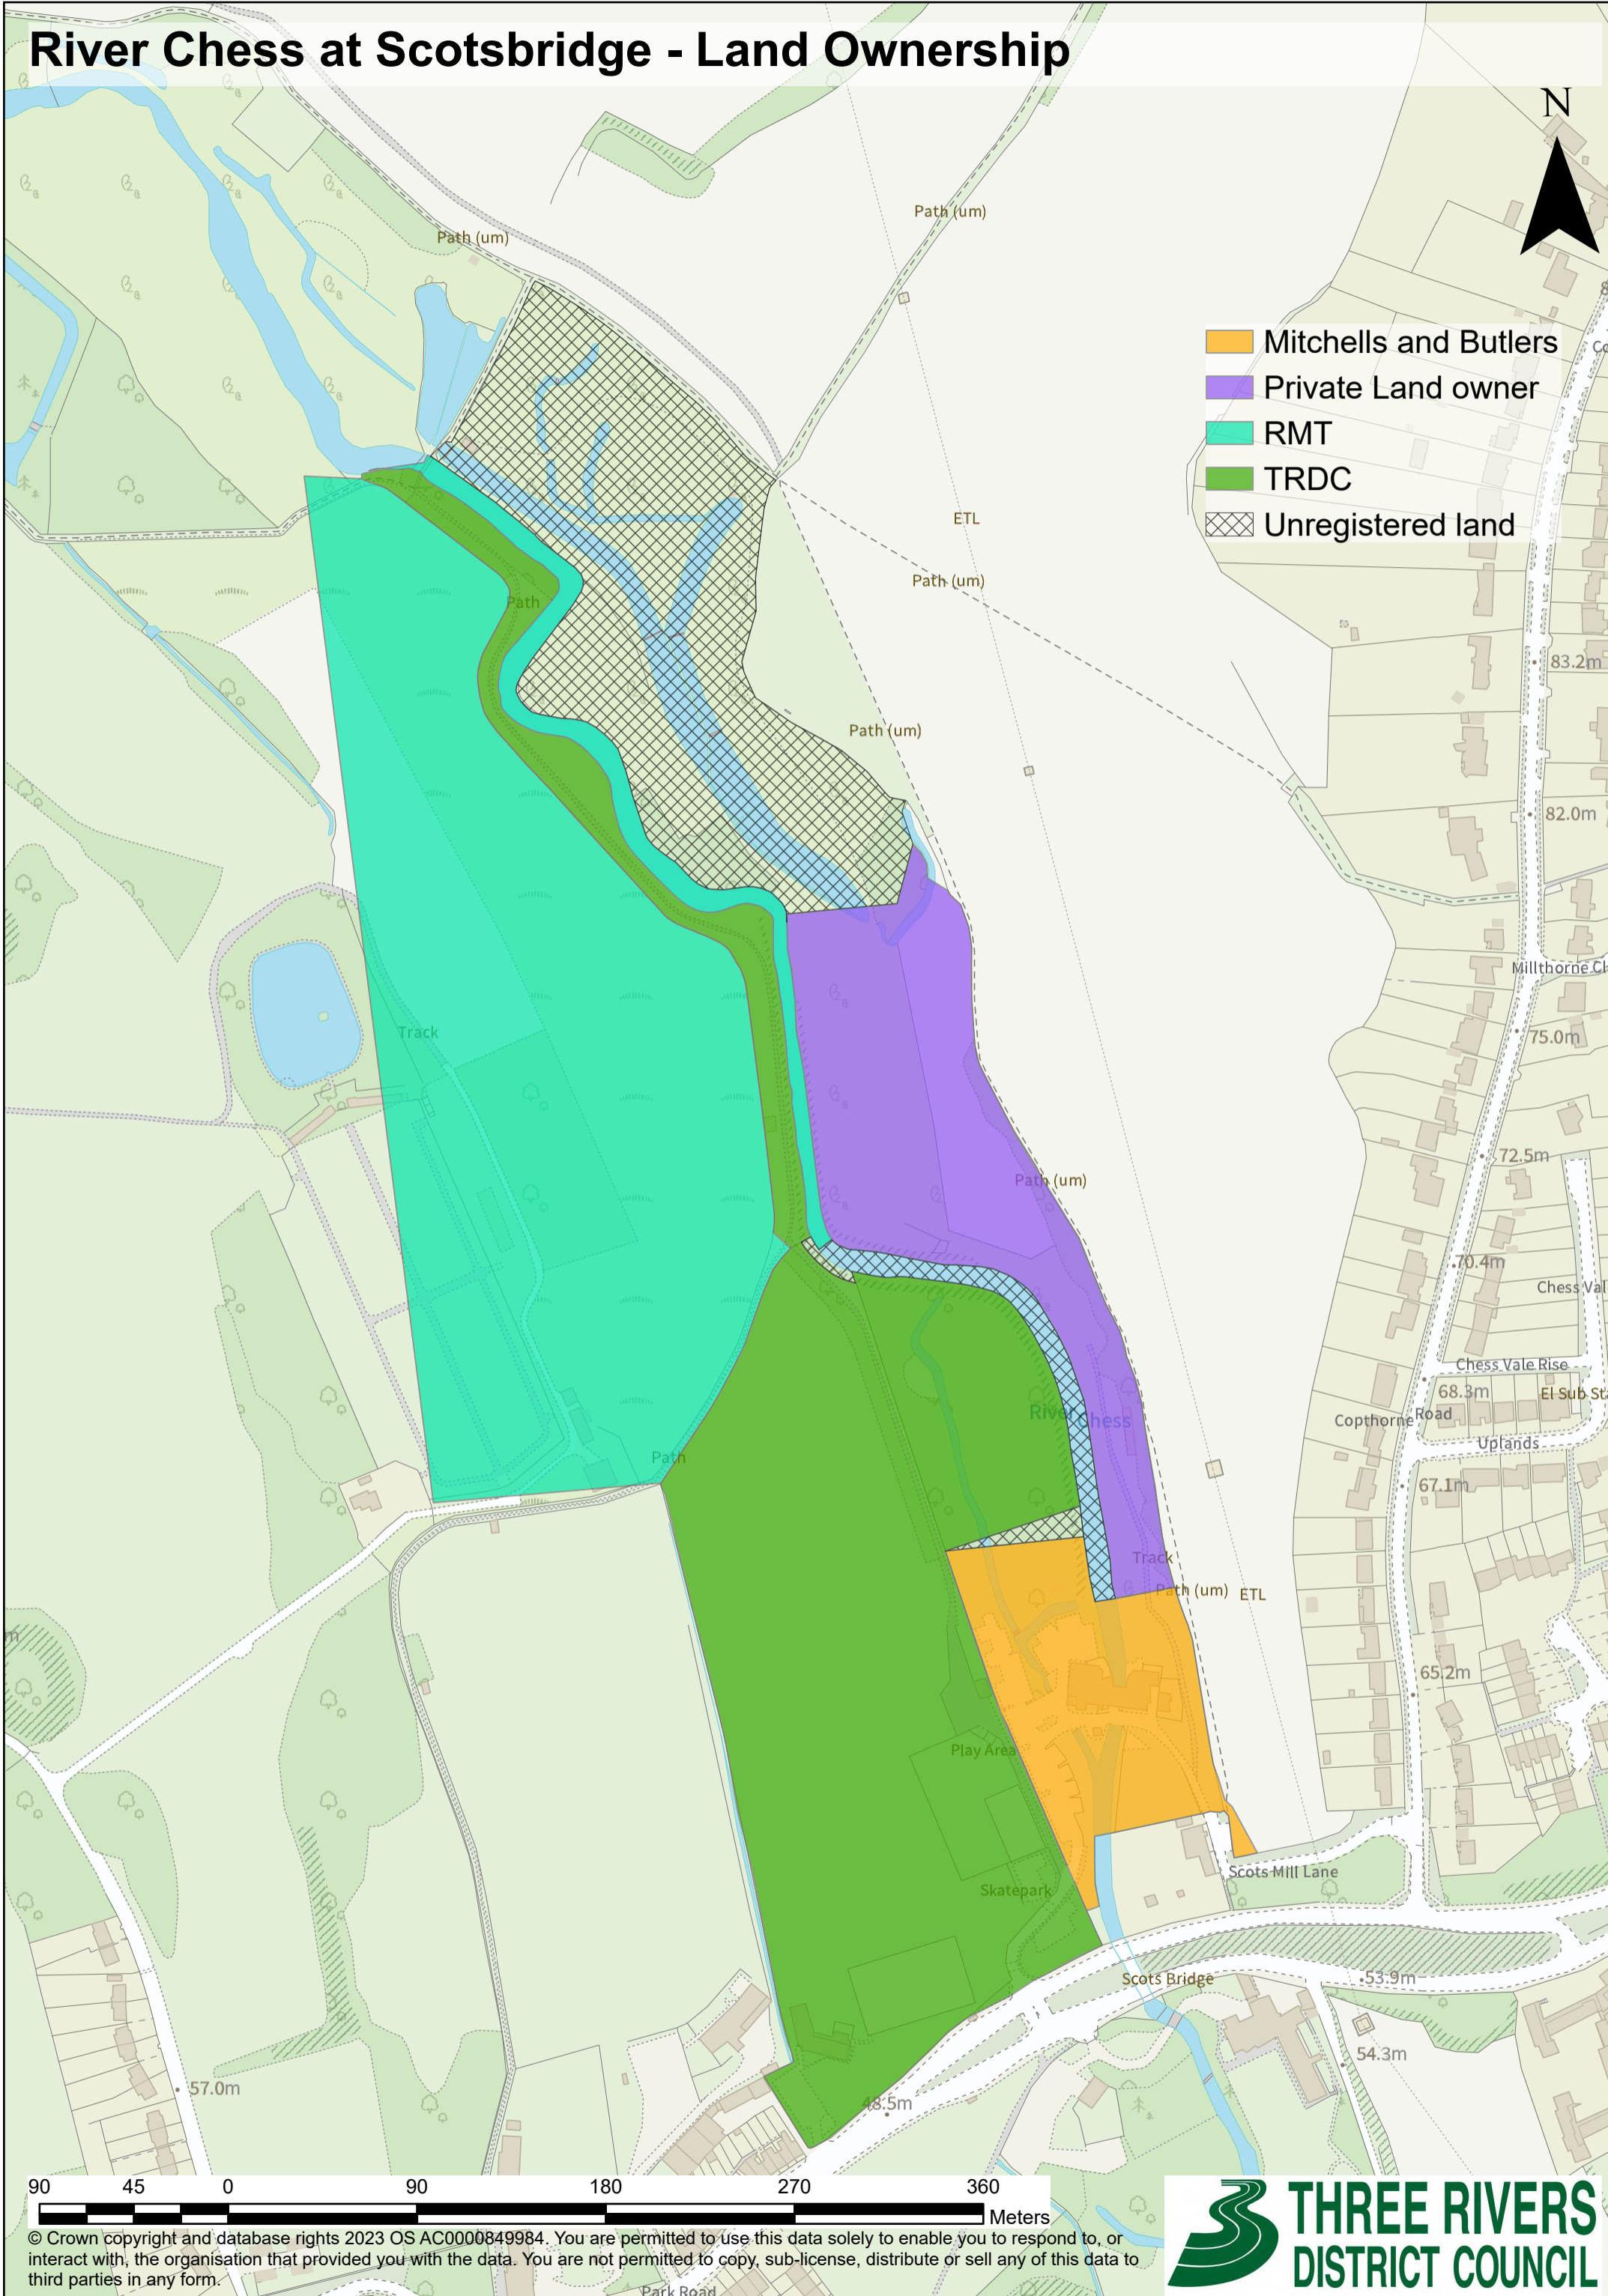

River Chess at Scotsbridge - Land Ownership

-  Mitchells and Butlers
-  Private Land owner
-  RMT
-  TRDC
-  Unregistered land

© Crown copyright and database rights 2023 OS AC0000849984. You are permitted to use this data solely to enable you to respond to, or interact with, the organisation that provided you with the data. You are not permitted to copy, sub-license, distribute or sell any of this data to third parties in any form.